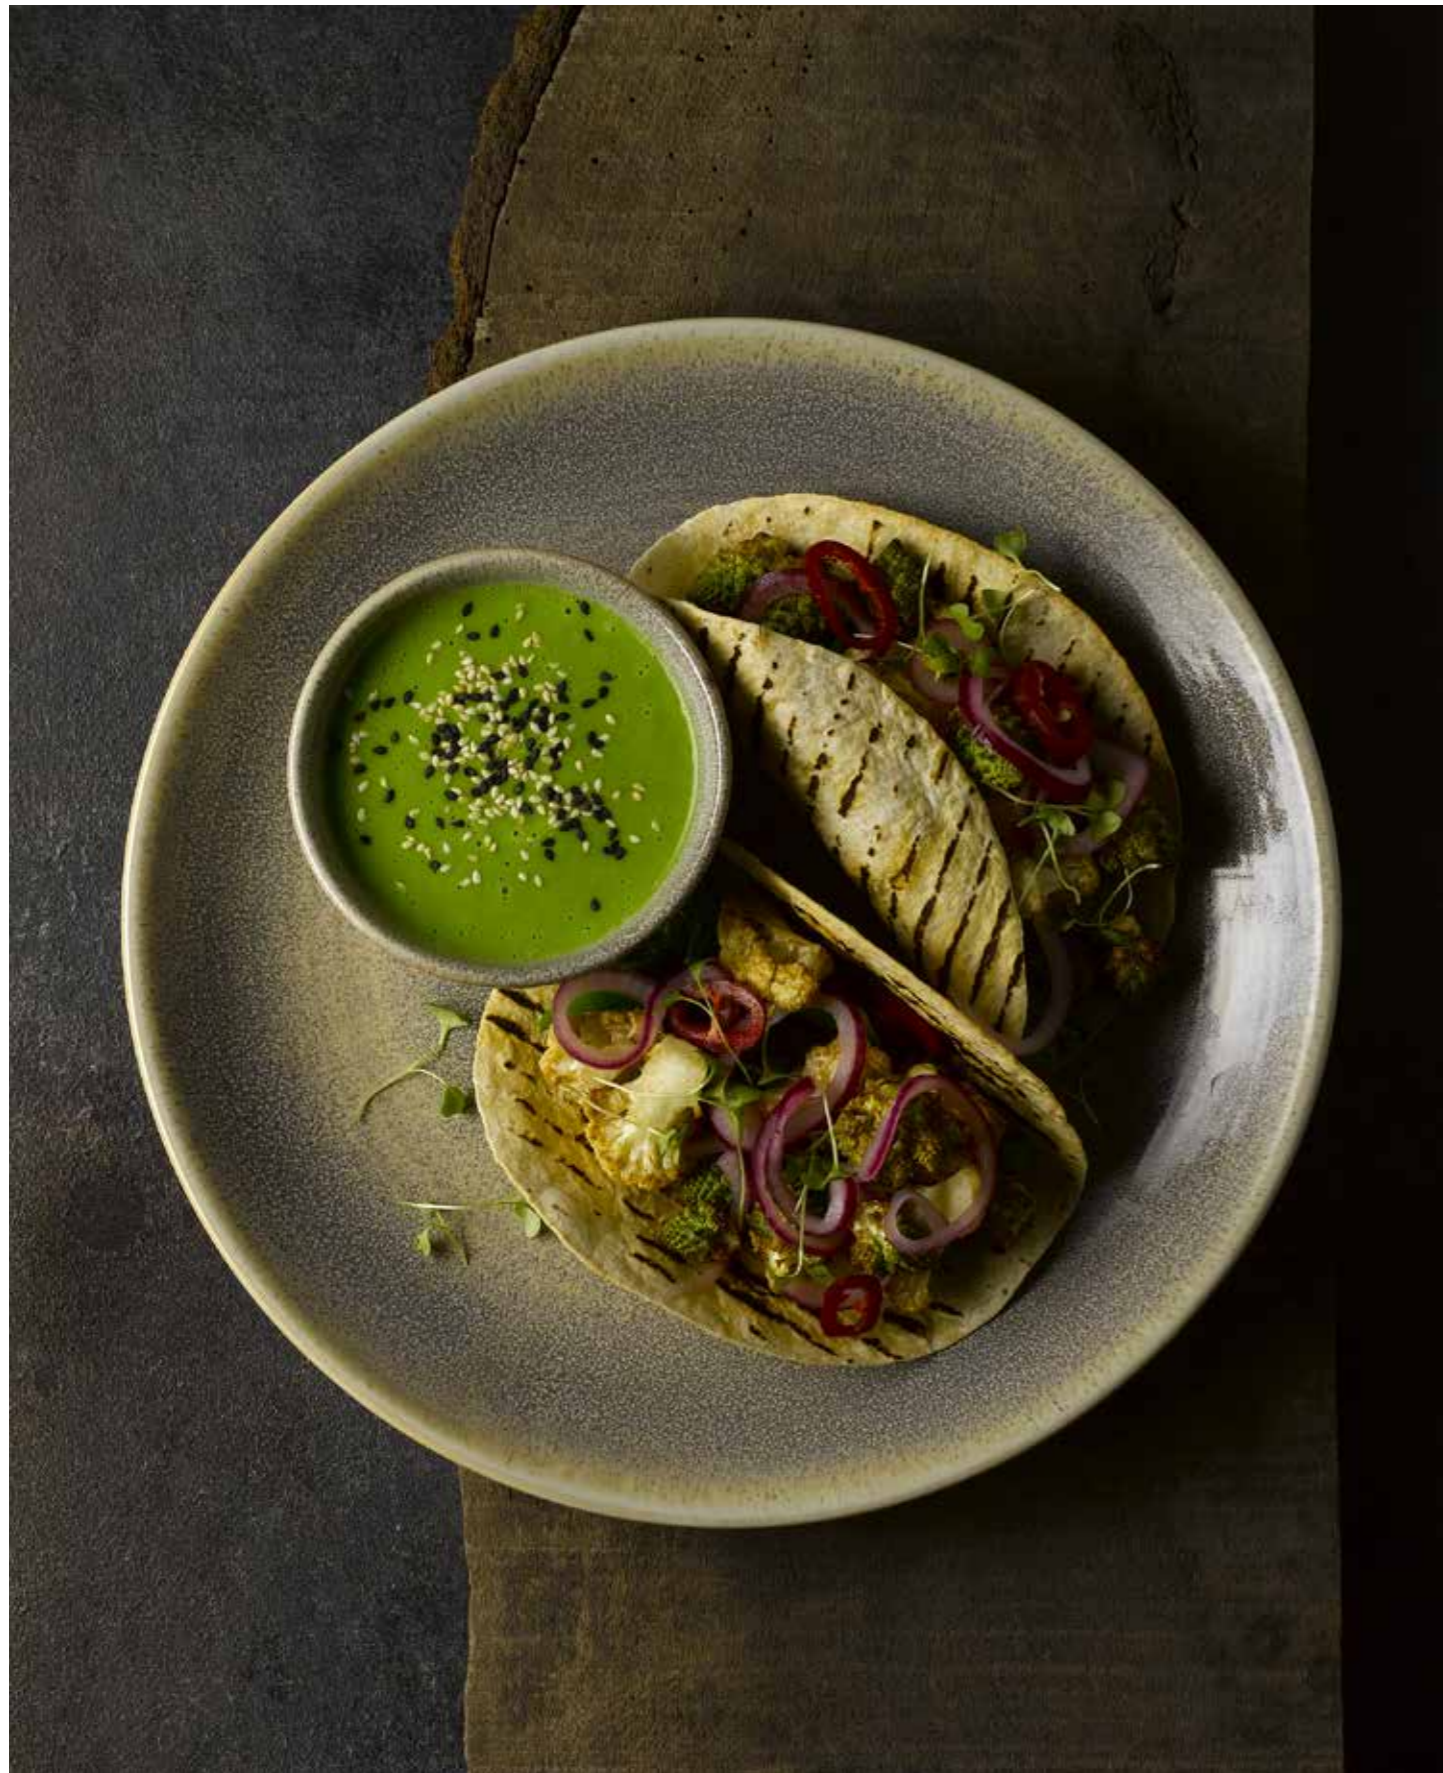

Evo | Granite

Launched Autumn 2019