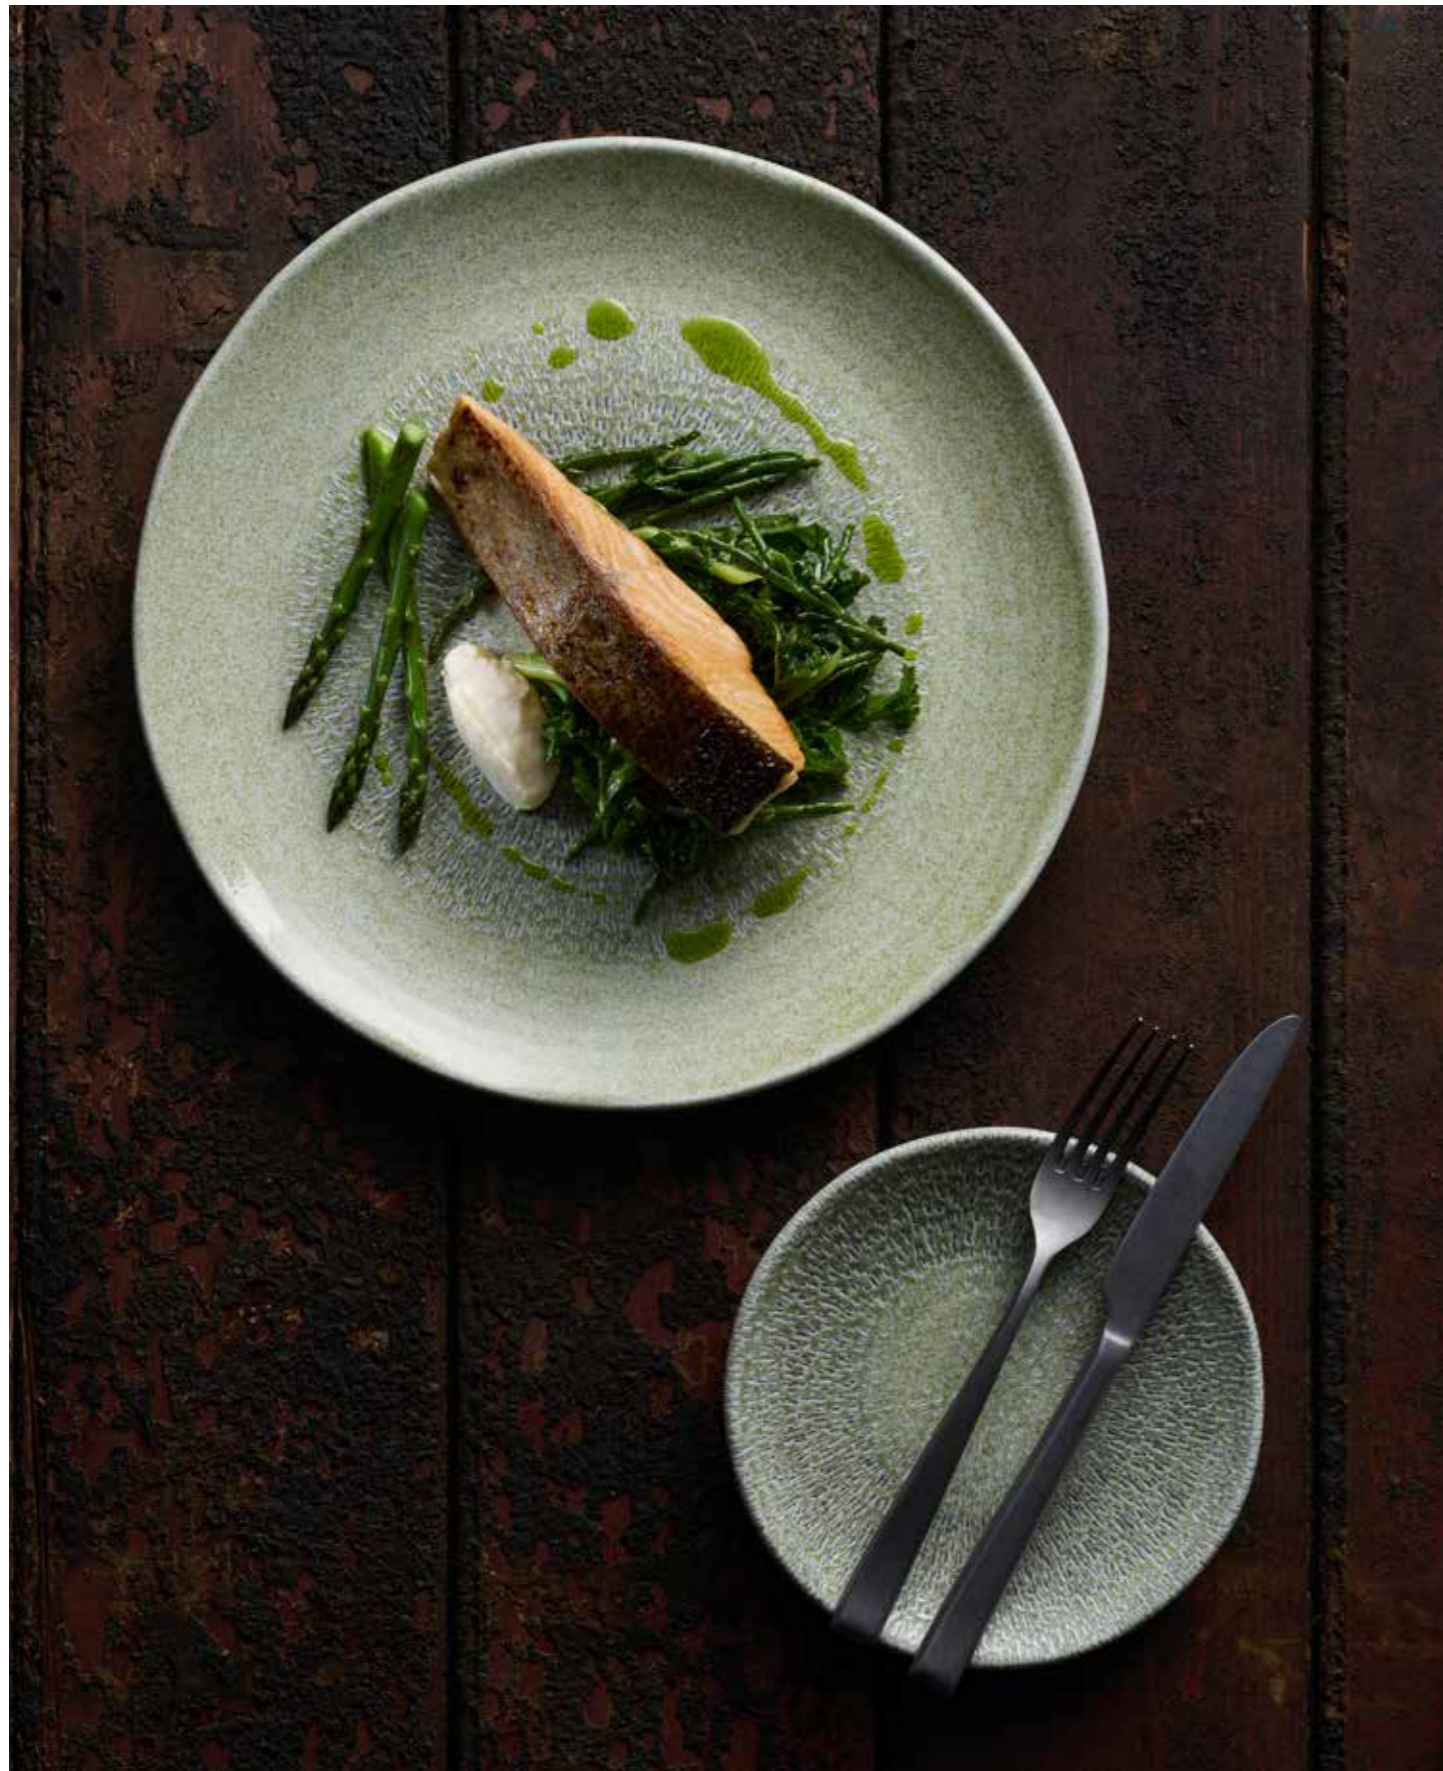

Harvest Grain | Speckled Green

Launched Summer 2023